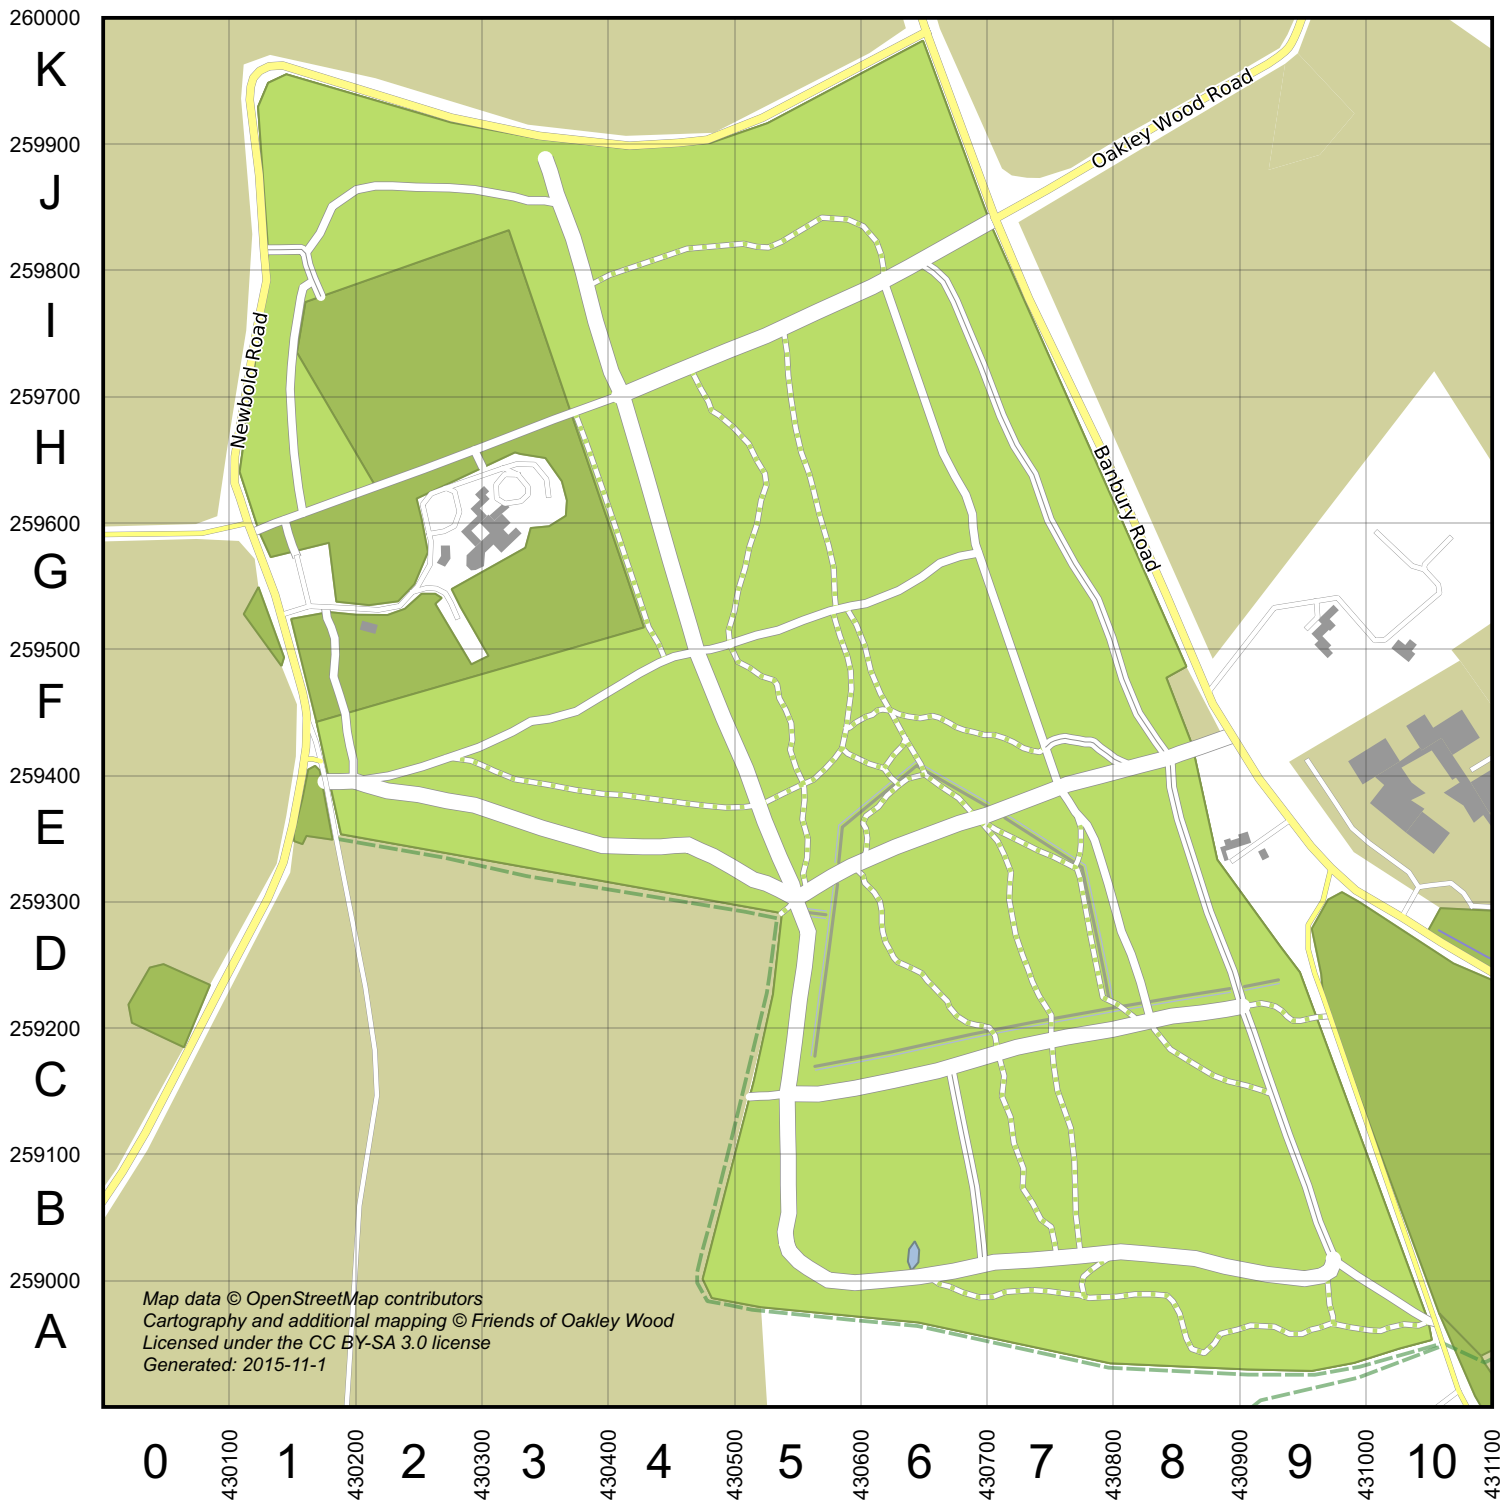

Oakley Wood

Key

- Rides
- Tracks
- Main paths
- Minor paths
- Bank
- Ditch
-
-

The grid is of 100m squares and is aligned to the OS National Grid (OSGB36). The small numbers are full national grid eastings and northings in meters from the datum. The SW corner of square B0 is at grid reference SP300590, or in full numeric form 430000,259000